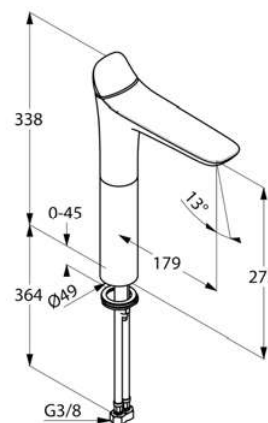

Product: KLUDI AMBA single lever sink mixer DN 15
height 273 mm

Ref.: 532980575

Product description

single lever sink mixer DN 15
single hole mounted
solid lever
ceramic cartridge
aerator M 24 x 1
flow rate 4,3 l/min at 3 bar
flexible high pressure supply tubes 3/8 inch
rapid installation set

Finishes:
05 chrome

Product picture

Advertisement

single lever sink mixer, manufacturer KLUDI GmbH & Co KG
KLUDI AMBA item no. 532980575
type: single lever sink mixer height 273 mm, DN 15 / PN 10, chrome plated brass,
solid lever chrome plated metal, ceramic cartridge K-28, aerator M 24 x 1, flow rate
4,3 l/min at 3 bar, flexible high pressure supply tubes 3/8 inch with DVGW / W270
approval, rapid installation set
dimensions: height: 338 mm, nozzle height: 273 mm, projection: 179 mm

Dimensional drawing

Flow rate diagram