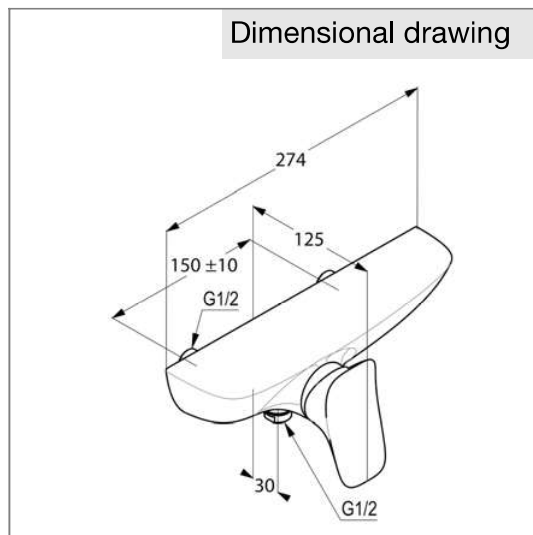

Product: **KLUDI AMBA single lever shower mixer DN 15**

Ref.: **537100575**

**Product description**

single lever shower mixer DN 15  
 wall-mounted  
 solid lever  
 ceramic cartridge with hot water safety device  
 flow rate 29 l/min at 3 bar  
 shower connection 1/2 inch  
 protected against back flow  
 s-unions 1/2 x 3/4 inch

Finishes:  
 05 chrome

**Product picture**

**Advertisement**

single lever shower mixer, manufacturer KLUDI GmbH & Co KG  
 KLUDI AMBA item no. 537100575  
 type: single lever shower mixer, DN 15 / PN 10, chrome plated brass, solid lever  
 chrome plated metal, ceramic cartridge K-41 with hot water safety device, flow rate  
 at shower outlet 29 l/min at 3 bar, protected against back flow DIN EN 1717, shower  
 connection 1/2 inch, concealed s-unions 1/2 x 3/4 inch  
 dimensions: width: 274 mm, lever projection: 125 mm, centers: 150 mm

**Dimensional drawing**

**Flow rate diagram**