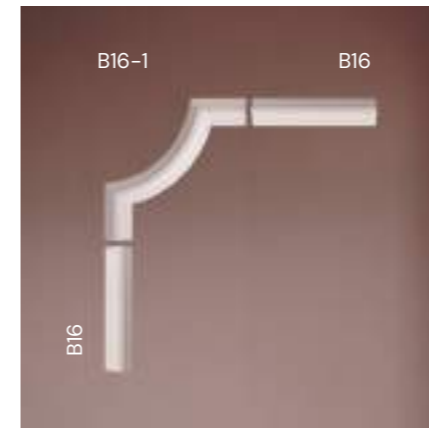

[EN]
WALL FRAMES

Each MANAVI decorative wall frame adds a touch of refinement, transforming any space into a remarkable interior with its elegant design and flawless finishes.

B8-1
Poliuretan
13 x 13 x 2.1 x 1 cm

B8-2
Poliuretan
8 x 8 x 2.1 x 1 cm

B8 | B8F¹
Polimer rigid | Poliuretan flexibil
2.1 x 1 x 200 cm

B8 | B8F¹
Polimer rigid | Poliuretan flexibil
2.1 x 1 x 200 cm

B16-1
Poliuretan
20.5 x 20.5 x 4 x 2 cm

B16-2
Poliuretan
26.5 x 26.5 x 4 x 2 cm