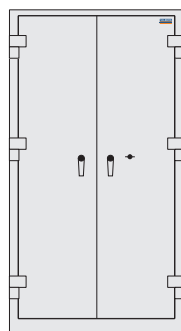

Double door Safes

series: **Garant**
grade: **I, LFS 60P**

VALBERG

YOU GOT MORE

GARANT 1993

Model										
Garant 1993	1950	940	585	1760	801	392	4	13	658	553

The outer depth is given without the handle and the lock.

Key lock
Kaba 71111

Digital lock
Grade B (PS-610)

GARANT 1993

- Burglary resistance – EN 1143-1, Grade I.
- Fire resistance – LFS 60P according to EN 15659.
- The safe body and door are manufactured with two inter-welded walls that are filled with fire resistant concrete.
- Thickness of door – 110 mm
- Thickness of walls – 80 mm
- Accessories: Inner compartment, telescopic shelf, telescopic frame.
- Three way locking bolts. Double vertical bolts.
- Integrated relocker, lock secured from drill attacks.
- Standard delivery with double-bit high security key lock with two keys.
- Maximal shelf load – 40 kg
- Anchoring to the floor.
- Color: RAL 7035 (light grey), also available in RAL 7024 (grey graphite).